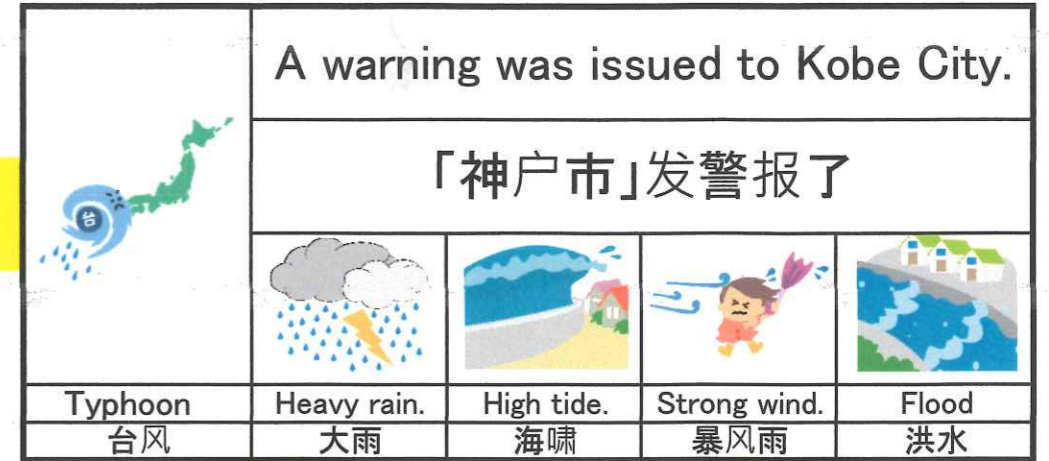

7:00

check
確認

The warning was canceled.

解除

The warning has not been canceled yet.

未解除

8:00~
8:20

Go to school.

上学

Wait at home.

在家等待信息

9:00

check
確認

The warning was canceled.

解除

The warning has not been canceled yet.

未解除

10:30~
10:50

Go to school.

上学

The school is closed.

学校休息